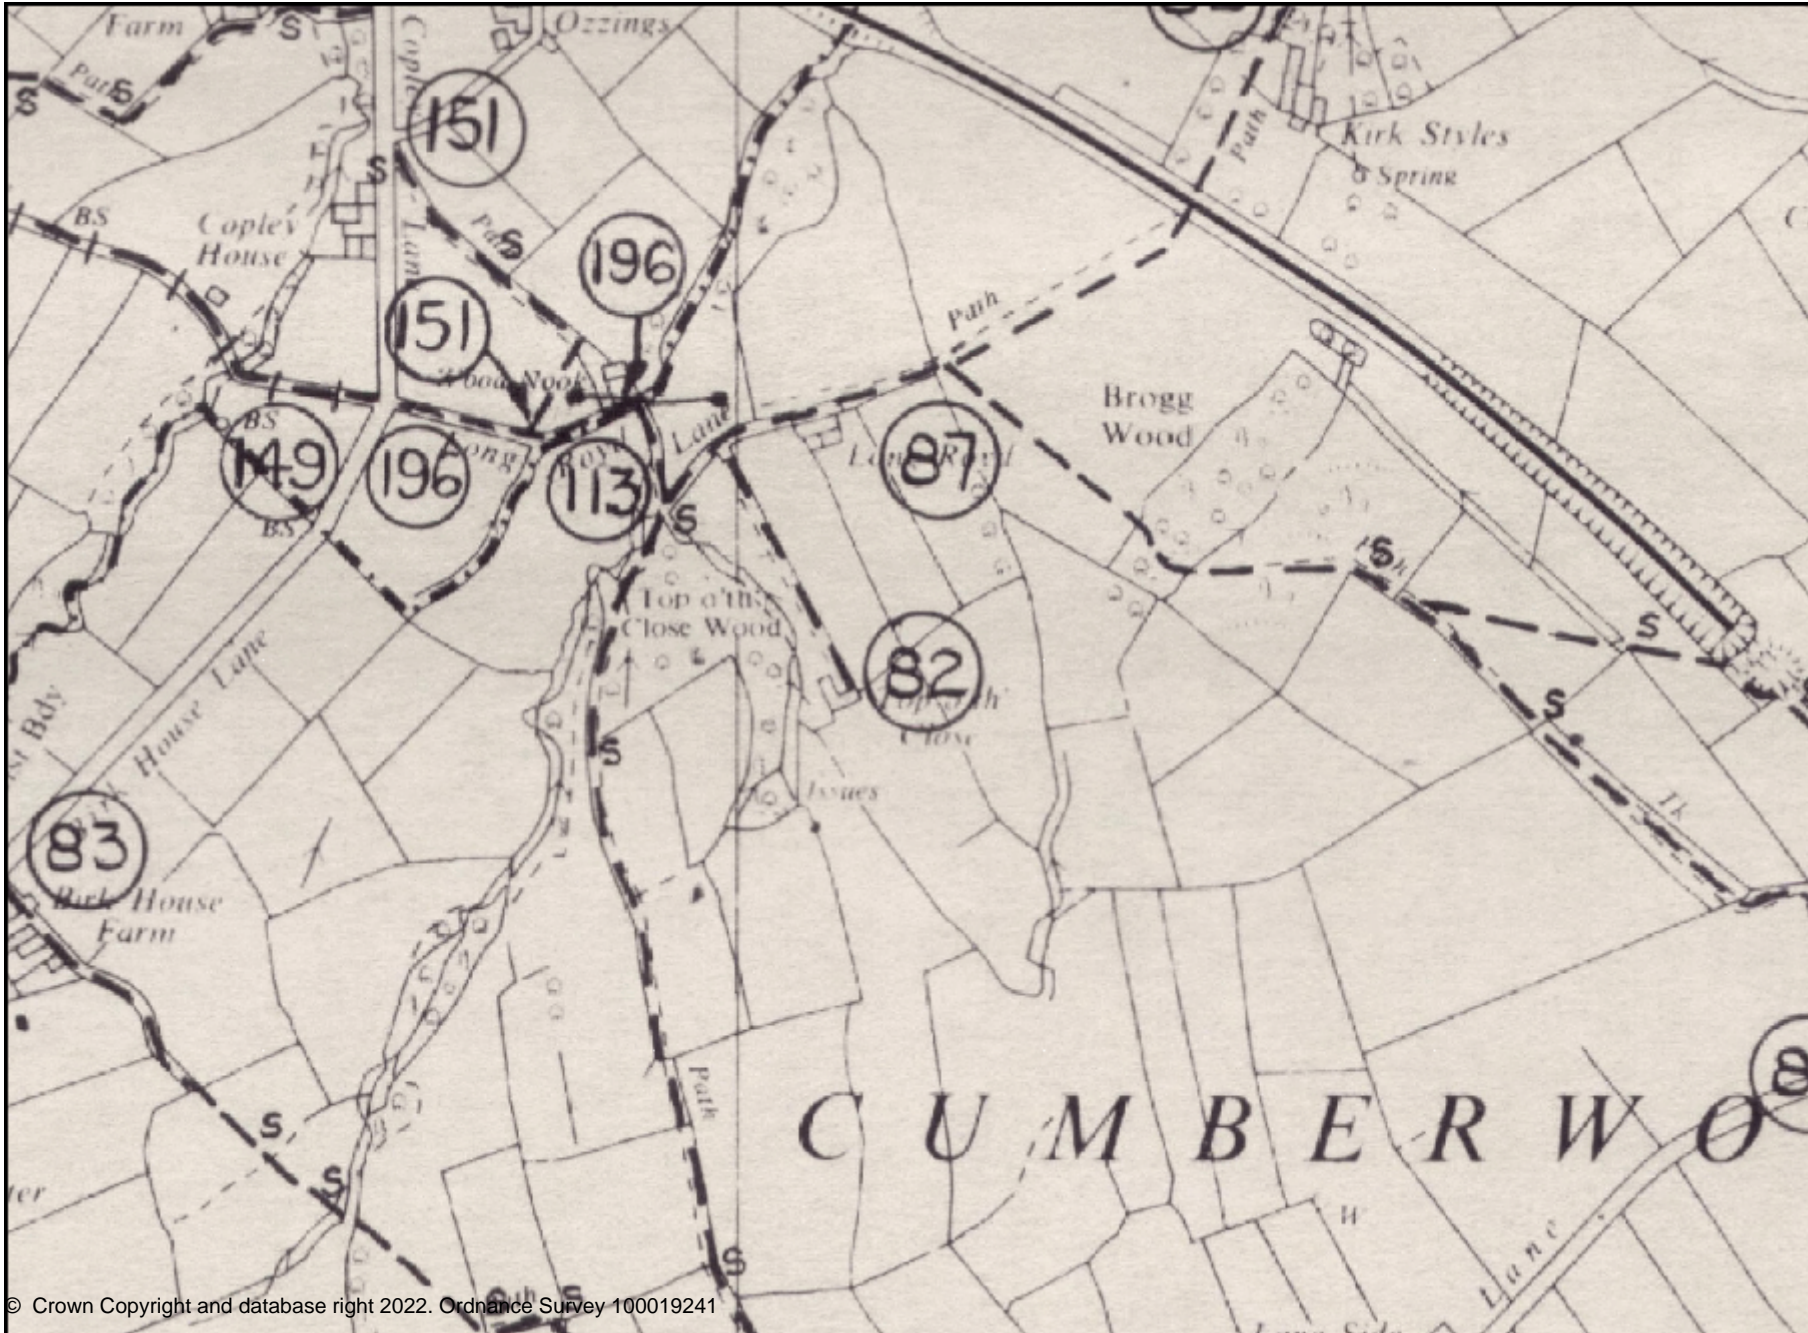

enlarged extract of 1985 DM as published

Kompass
Kirklees Mapping Service

Scale = 1:5000

© Crown Copyright and
database right 2020.
Ordnance Survey
100019241

maps@kirklees.gov.uk